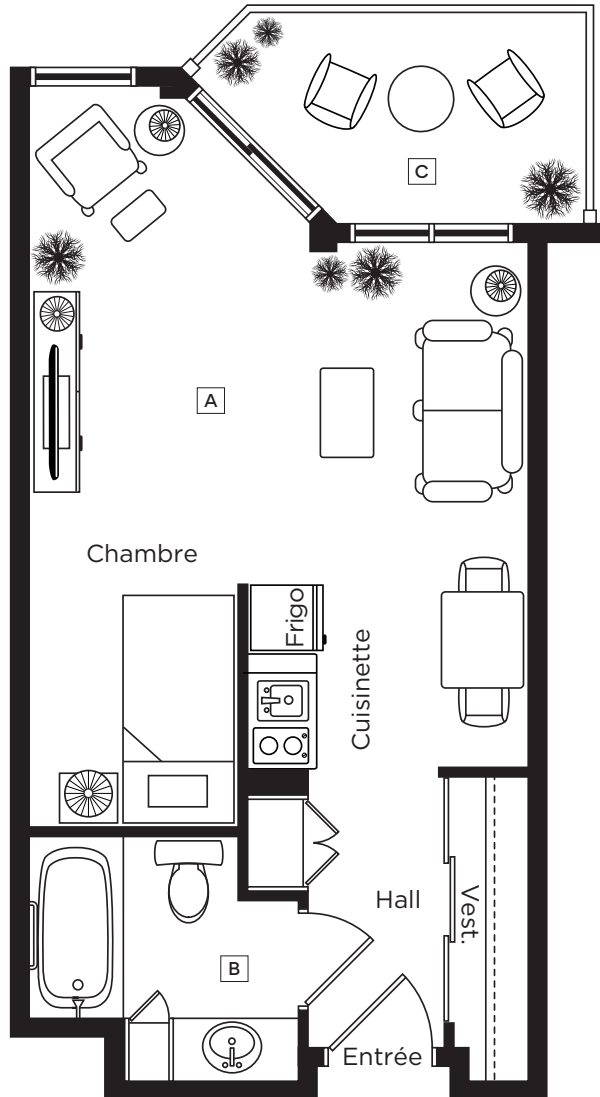

PHASE I

TYPE STUDIO

L
SUPERFICIE | AREA
385 PI² | SQ. FT.

A SÉJOUR | LIVING ROOM
11' - 6" X 15'

B SALLE DE BAIN | BATHROOM
7' X 8'

C BALCON | BALCONY
10' X 5' - 10"